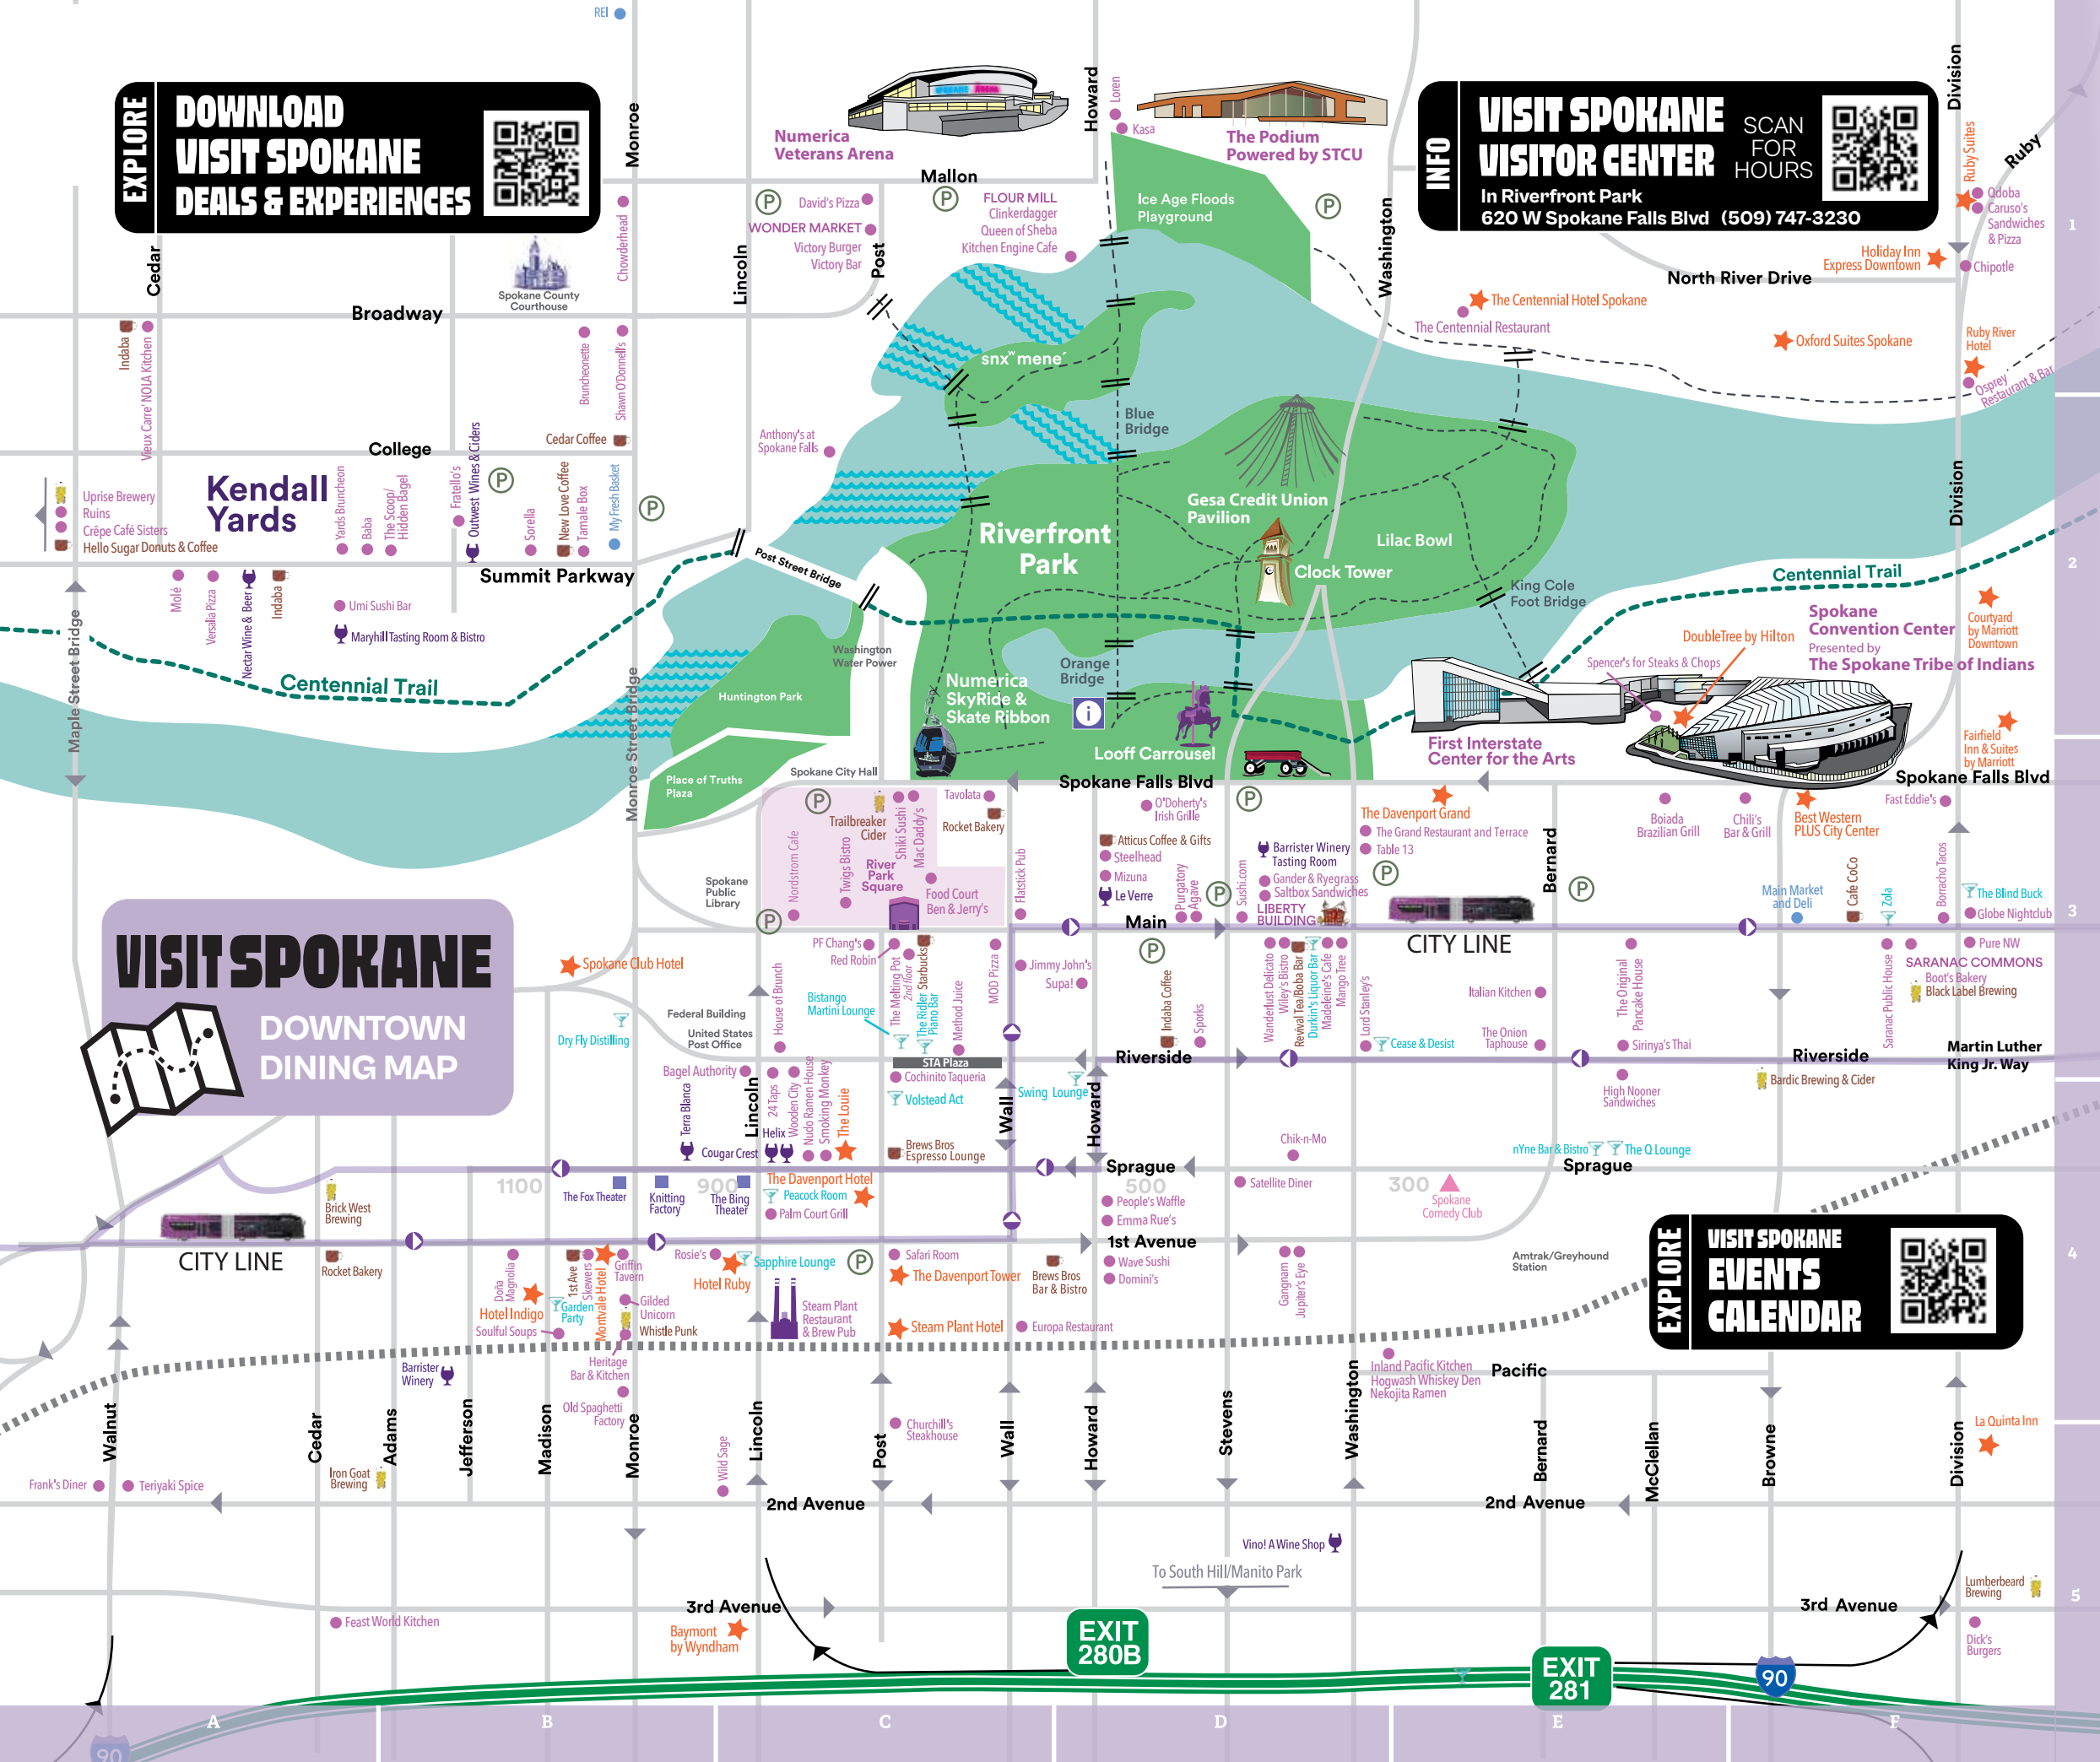

EXPLORE **DOWNLOAD VISIT SPOKANE DEALS & EXPERIENCES**

INFO **VISIT SPOKANE VISITOR CENTER** SCAN FOR HOURS

In Riverfront Park
620 W Spokane Falls Blvd (509) 747-3230

RIVER PARK SQUARE

SHOPPING, DINING & ENTERTAINMENT IN THE HEART OF DOWNTOWN SPOKANE

riverparksquare.com

PARK AFTER 5PM FOR \$5 OR LESS!

Cochinito Taperia

DINE IN TAKEOUT DELIVERY FULL BAR CATERING

SPENCER'S FOR STEAKS AND CHOPS

SPOKANE'S ULTIMATE STEAKHOUSE

DRY FLY DISTILLING FULL MENU SCAN HERE

Spokane Transit

Dining • Entertainment • Shopping

VISIT SPOKANE DOWNTOWN DINING MAP

EXPLORE **VISIT SPOKANE EVENTS CALENDAR**

EXIT 280B

EXIT 281

90

price per person