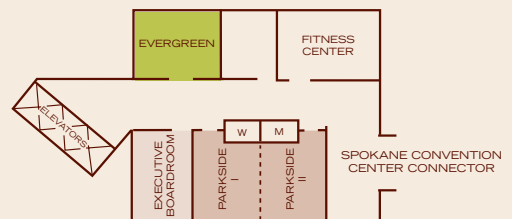

THIRD LEVEL

DOUBLETREE BY HILTON SPOKANE CITY CENTER
322 North Spokane Falls Court, Spokane, WA 99201 (509) 9600-455
SPCC_DS@Hilton.com | Spokane.DoubleTree.com