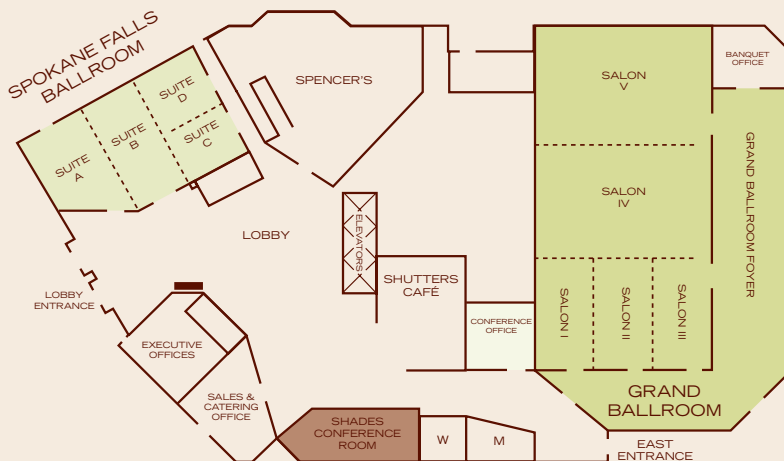

MAIN LEVEL

Name of Room	Total Sq. Ft.	Dimensions	Ceiling Ht.	Classroom	Theatre	Banquet	Reception	Conf.	U-Shape	H-Square
Grand Ballroom	10,080	72' x 140'	14'	425	900	600	900	-	-	-
Salon I	1,104	46' x 24'	14'	60	100	50	75	30	36	39
Salon II	1,104	46' x 24'	14'	60	100	50	75	30	36	39
Salon III	1,104	46' x 24'	14'	60	100	50	75	30	36	39
Salon IV	3,312	72' x 46'	14'	150	350	200	300	-	60	75
Salon V	3,384	72' x 47'	14'	150	350	200	300	-	60	75
Grand Ballroom Foyer	5,000									
Conference Office	324	18' x 18'	7.92'	-	-	-	-	12	-	-
Shades	989	23' x 43'	9.82'	27	50	40	40	20	21	24
Spokane Falls Ballroom	3,360	80' x 42'	14'	162	250	160	250	-	-	-
Suite A	1,055	37' x 27'	14'	39	70	40	60	24	18	21
Suite B	1,012	41' x 23'	14'	54	85	50	75	24	24	30
Suite C	641	28' x 22'	14'	30	40	30	30	18	17	22
Suite D	556	28' x 19'	14'	30	36	20	25	18	15	18

THIRD LEVEL

Name of Room	Total Sq. Ft.	Dimensions	Ceiling Ht.	Classroom	Theatre	Banquet	Reception	Conf.	U-Shape	H-Square
Parkside I & II		47.5' x 18.5'	7.92'	36	70	50	50	36	27	30
Parkside I	463	25' x 18.5'	7.92'	12	30	30	25	18	15	18
Parkside II	416	22.5' x 18.5'	7.92'	12	30	20	25	18	15	18
Boardroom	396	33' x 12'	7.92'	-	-	-	-	14	-	-
Evergreen	552	24' x 23'	7.92'	18	35	30	25	18	15	18
Riverview	500	13.5' x 37'	7.92'	-	-	48	50	22	-	-

MAIN LEVEL

THIRD LEVEL

DOUBLETREE BY HILTON SPOKANE CITY CENTER
322 North Spokane Falls Court, Spokane, WA 99201 (509) 9600-455
SPCC_DS@Hilton.com | Spokane.DoubleTree.com