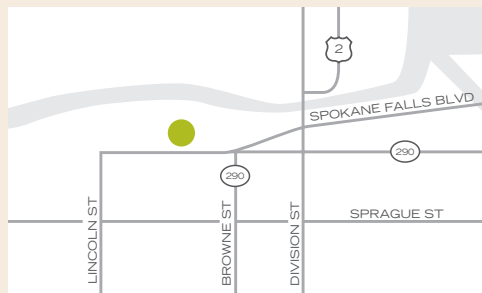

## LOCATION, LOCATION, LOCATION

The DoubleTree by Hilton Spokane City Center is the center of the Convention District. We are directly connected to the Spokane Convention Center by sky bridge and combined we offer more than 400,000 sq. ft. of space and 375 guest rooms giving your attendees the ability to move from their hotel room to the exhibit hall without leaving the building.

Across the street from the hotel you will find the Spokane Riverpoint Campus, home to educational facilities for five institutions including Washington State University, Eastern Washington University and the University of Washington. And if you're still looking for higher education facilities, Spokane is home to the campus of Gonzaga University, located less than 1 mile from the hotel.

## SURROUNDING ATTRACTIONS

- Spokane Convention Center - connected to the hotel
- Gonzaga University - 0.9 miles
- Spokane Riverpoint Campus - 0.3 miles
- Centennial Trail - 40-mile paved trail
- INB Performing Arts Center - next door
- Riverfront Park - next door
- Spokane Arena - 0.8 miles